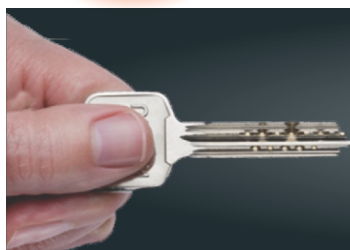

of forced locks
are snapped

Lock
Snapping

Lock
Picking

CORAL CYLINDER EXCEEDS 3 STAR SECURITY RATING

EVERY BODY APPROVES

CYLINDER TEST	NO STAR	★	★★	★★★	CORAL ULTION
100,000 CYCLE ENDURANCE TEST		✓	✓	✓	✓
DRILLING, PICKING, BUMP TESTED		✓	✓	✓	✓
SNAP TESTED			✓	✓	✓
TEST PAUSE ALLOWED					✓
FREE CHOICE OF TOOLS ALLOWED					✓
TESTED BY MASTER LOCKSMITHS ASSOCIATION					✓
TESTER IS ALLOWED TO ATTACK LOCK SURROUND					✓
TESTER CAN RESEARCH LOCK AND ADAPT TEST TO SUIT					✓
TESTED TO PROTECT WHEN KEY IS LEFT IN THE CYLINDER INTERNALLY					✓

APPROVED BY
LOCKSMITHS

APPROVED BY
THE POLICE

APPROVED BY
BRITISH
STANDARDS

TESTED TO
REDUCE CRIME

Official Police Security Initiative

KM 657241

Coral Ultion stays snap **secure** with the key left inside the lock.

Its something we all do, we lock the door and leave the key in the lock on the inside.

Even with the most secure snap locks, leaving the key in the lock can completely remove any snap protection you thought you had.