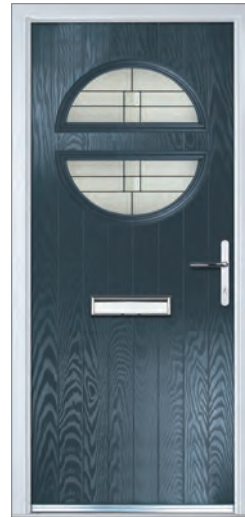

Farmhouse Georgian 2

Two semi-circular panels create a modern distinctive style door

Tate*

* Due to manufacturing constraints our Cameo, Tate, Jewel, Milan and Eclipse Glass designs cannot be replicated in Top Lights and Side Panels, also they are not offered with any other alternative glass options including our usual Obscure and clear Glass options.

We would suggest either Arctic, Minster or Stippolyte alongside Cameo or Half Moon Eclipse and would suggest either Stippolyte or Opti Opal alongside Tate, Jewel or Milan.