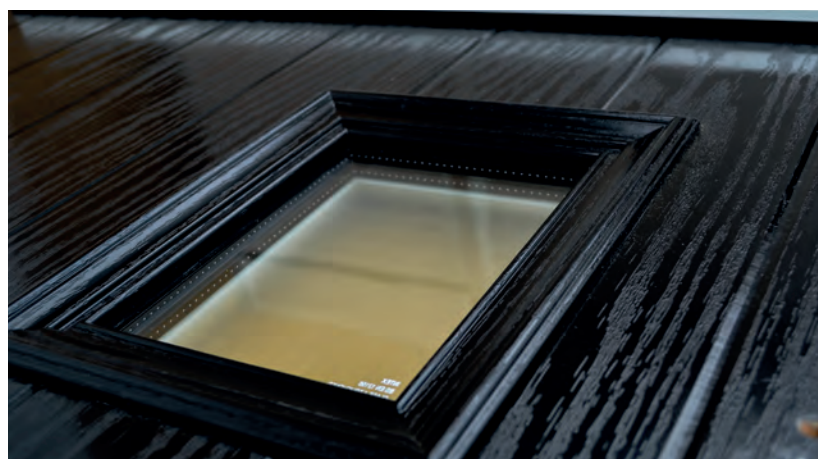

Security and performance

Coral composite doors offer a truly appealing finish for the entrance of any home, with a high definition embossed and grained GRP outer skin which will look stunning for years to come. The door offers stability from the elements with its inner core of LVL encased with composite stiles and rails for protection against any water ingress.

The inner core is manufactured from high density polyurethane foam, which offers exceptional thermal efficiency and will help reduce energy bills in comparison with traditional wooden, steel or PVC skinned solid core doors.