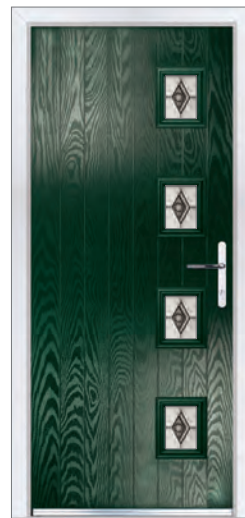

Farmhouse Cottage Solid

Farmhouse Cottage 4

The Cottage 4 is a very popular contemporary door design

Cameo*

Abstract*

Clear Glass

Fusion Graphite*

Diamond Lead