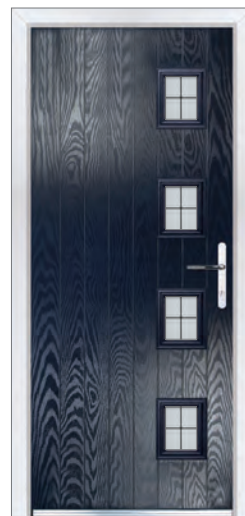

Farmhouse Cottage Solid

Farmhouse Cottage 4

The Cottage 4 is a very popular contemporary door design

Cameo*

Abstract*

Clear Glass

Fusion Graphite*

Diamond Lead