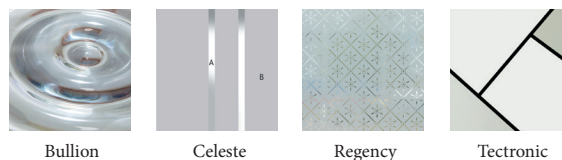

MOST LOVED GLAZING

We also offer a wide range of Pilkington Clear or Obscure glazing options as well as any custom glazing. To see our full collection of glazing options for these doors, please see pages 45-51.