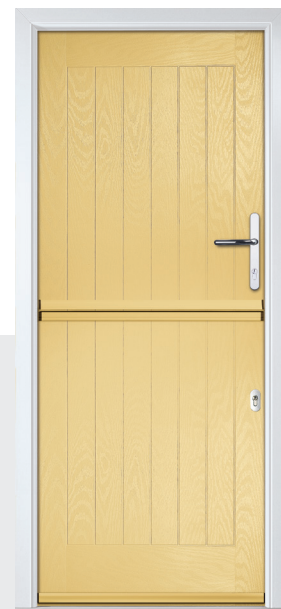

**COTTAGE SOLID
STABLE**
Citrine

OTHER TRENDING COLOURS

Putty

Cotswold

Military
Grey

Clay

Our traditional doors are available in a wide range of standard colours plus any other RAL colour.

Please see our colour collection on page 15.