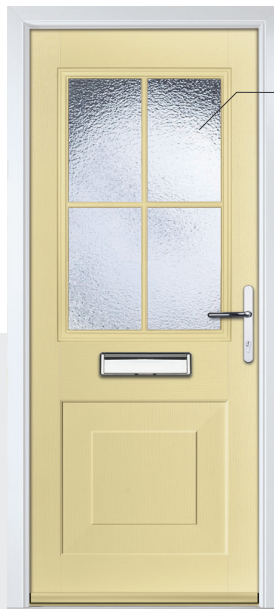

REGENT SOLID
Nimbus

Le Moyne
Glazing

REGENT
Wedgewood

Gridlite Etch
Glazing

REGENT 4 GRID
Bright Pink

Stippolyte
Glazing

SOMERSET 4 GRID
Vanilla

Satin
Glazing