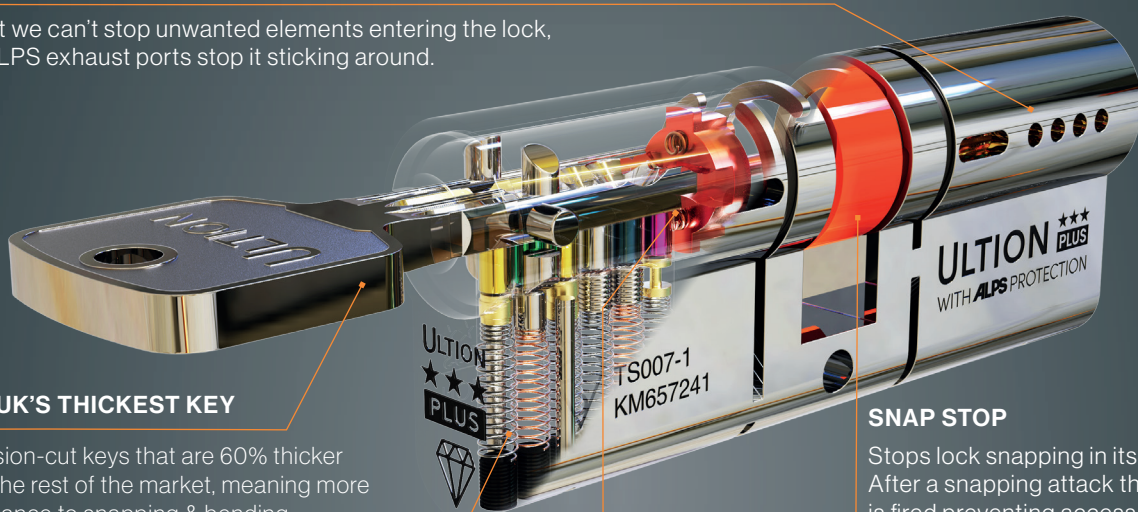

ULTION 3 STAR SECURITY NOW EVEN STRONGER

Ultion 3 Stars - The Highest TS007 test rating

PREVENTS THERMAL MANIPULATION ATTACKS

Whilst we can't stop unwanted elements entering the lock, the ALPS exhaust ports stop it sticking around.

THE UK'S THICKEST KEY

Precision-cut keys that are 60% thicker than the rest of the market, meaning more resistance to snapping & bending.

NO DRILLING

Our strongest anti-drill protection ever. Our most formidable defence yet with 16 hardened steel pins of drill protection.

SNAP STOP

Stops lock snapping in its tracks. After a snapping attack the SnapStop is fired preventing access and manipulation of the core.

TWIST TRAP

Blocks devastating twist attacks. The rotator is instantly fired into the ALPS TwistTrap when the lock is twisted keeping the 'Always Locked'

ULTION 3 PLUS NEXT GENERATION SECURITY

The Ultion 3 star PLUS lock with ALPS technology is the only lock that protects against all break in methods, including thermal manipulation and twist attacks. It is the first lock that has passed the Sold Secure Diamond 2024 security test.

Protects against:

1 PICKING	4 SNAPPING SNAPSTOP TECHNOLOGY
2 BUMPING	5 THERMAL MANIPULATION NEW ULTION EXCLUSIVE
3 DRILLING	6 TWIST ATTACKS NEW ULTION EXCLUSIVE

OTHER 3 STAR LOCKS BARE MINIMUM

Other 3 Star locks currently on the market claim to protect your home but fall short when it comes to modern break in methods. No other lock then an Ultion passes the toughest TS007-1:2024 security test.

Protects against:

1 PICKING	4 SNAPPING
2 BUMPING	5 THERMAL MANIPULATION
3 DRILLING	6 TWIST ATTACKS